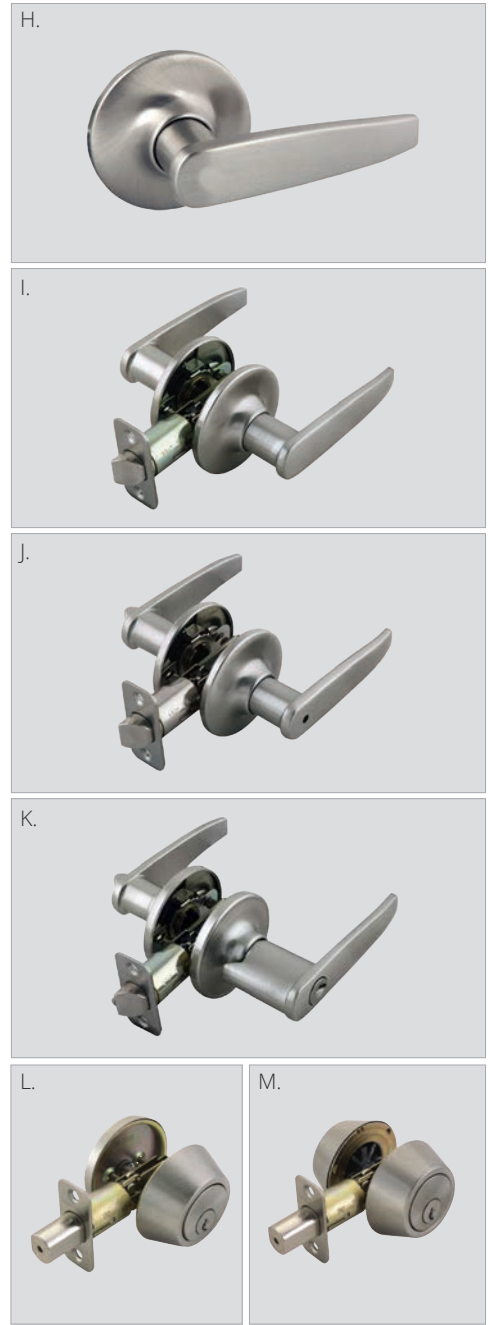

LIGHTING

Product Code	Description	Height	Width	Projection	Lamping	Box Pack	List Price
A. 578344	4LT Pendant	46.125"	18.625"	-	Four 60W M base bulbs	1	$173.85
B. 578351	3LT Semi-Flush	11.75"	18.625"	-	Three 60W M base bulbs	1	$148.23
C. 578369	3LT Semi-Flush	11.75"	16"	-	Three 60W M base bulbs	1	$99.26
D. 578377	3LT Ceiling Mount	7"	16"	-	Three 60W M base bulbs	1	$85.43
E. 578310	Mini Pendant	45.5"	6.5"	-	One 60W M base bulb	4	$57.75
F. 578328	1LT Wall Mount	9.5"	5.5"	6.5"	One 60W M base bulb	4	$39.18
G. 578336	3LT Vanity Light	9.625"	25"	6.5"	Three 60W M base bulbs	1	$104.74

Product Code	Description	Latch	Box Pack	List Price
H. 702100	Dummy	2-way	4	$12.03
I. 702092	Passage	2-way	4	$22.40
J. 702084	Privacy	2-way	4	$23.02
K. 702373	Entry	2-way	4	$31.01
L. 783589	Single cylinder deadbolt	2-way	4	$19.77
M. 783829	Double cylinder deadbolt	2-way	4	$20.88

HARDWARE

PLUMBING

Product Code	Description	Mounting Holes	Center Mount	Spout Height/Reach	Max Deck Thickness	Flow Rate	Box Pack	List Price
N. 546986	Single handle pull-down kitchen faucet	1 or 3	8"	8.5"-8.625"	2"	1.8 GPM	4	$285.00
O. 546929	4" Two handle lav faucet	3	4"	4.5"- 4.875"	1.125"	1.2 GPM	4	$195.00
P. 546937	8" Widespread lav faucet	3	6-12"	4.125" - 4.875"	1.125"	1.2 GPM	4	$260.00
Q. 546960	Bath & shower trim	NA	NA	spout 5.5" shower head 9.625"	NA	2.0 GPM	4	$265.00
R. 546978	Shower trim	NA	NA	shower head 9.625"	NA	2.0 GPM	4	$215.00

Product Code	Description	Box Pack	List Price
S. 580811	24" Towel bar	6	$52.98
T. 580829	Towel ring	6	$27.42
U. 580837	Toilet paper holder	6	$22.53
V. 580845	Robe hook	6	$15.87

BATH ACCESORIES