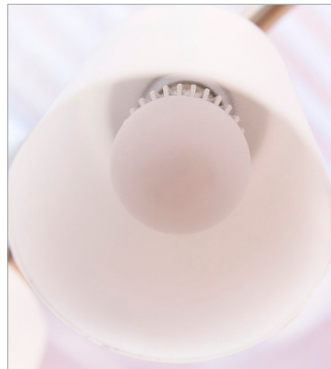

Aveline

PULLEY PENDANT

Get light where you need it with the Aveline Pendant. This pendant features a working pulley mechanism that allows the light to be adjusted between 4' and 11' from the ceiling. Perfect for rooms with tall ceilings where it can be tricky to get the light at just the right height over the counter, island or table. The contemporary styling, satin nickel finish, and sleek frosted glass shades blend seamlessly with a variety of home decor styles.

◆ Working pulleys for height adjustments from 4' to 11'

◆ UL listed

◆ Uses five medium base bulbs; choose incandescent, fluorescent or LED bulbs as desired

C O N T E M P O R A R Y D E C O R

Product Code	Description	Height	Width	Projection	Lamping	List Price
578435	5LT Pendant	137.8"	44.68"	4.72"	Five 60W M base bulbs (not included)	\$279.95