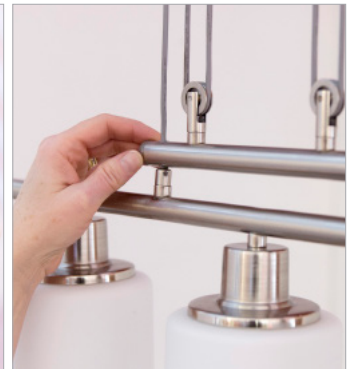

Aveline

PULLEY PENDANT

Get light where you need it with the Aveline Pendant. This pendant features a working pulley mechanism that allows the light to be adjusted between 4' and 11' from the ceiling. Perfect for rooms with tall ceilings where it can be tricky to get the light at just the right height over the counter, island or table. The contemporary styling, satin nickel finish, and sleek frosted glass shades blend seamlessly with a variety of home decor styles.

◆ Working pulleys for height adjustments from 4' to 11'

◆ UL listed

◆ Uses five medium base bulbs; choose incandescent, fluorescent or LED bulbs as desired

C O N T E M P O R A R Y D E C O R

Product Code	Description	Height	Width	Projection	Lamping	List Price
578435	5LT Pendant	137.8"	44.68"	4.72"	Five 60W M base bulbs (not included)	\$279.95